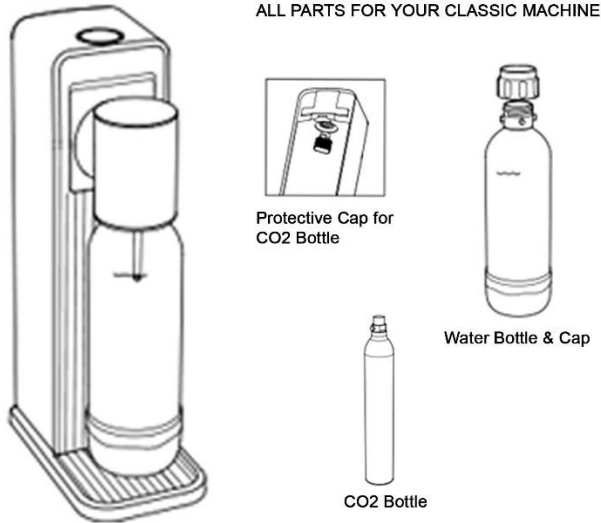

ELLEMATE CLASSIC

ELLEMATE Classic Water Carbonation Special Instructions - IMPORTANT PLEASE READ TO MAXIMIZE YOUR ENJOYMENT OF YOUR DEVICE

Ellemate's one-push carbonation technology makes carbonating easy. ALWAYS push the carbonation button all the way down until you feel it click.

WARNING: DO NOT WASH YOUR CARBONATION BOTTLE OR FIZZ INFUSER IN THE DISHWASHER!!!

The Ellemate Dynamic is not just any soda maker. The Dynamic allows you to carbonate anything in your refrigerator. But to do this you must take special care to follow these extra steps to avoid messy overflow.