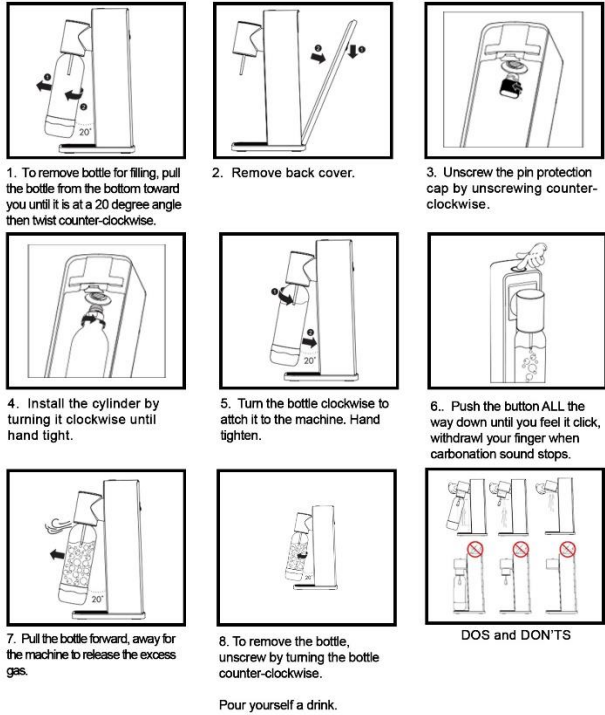

ELLEMATE CLASSIC

FOLLOW THESE STEPS FOR WATER CARBONATION